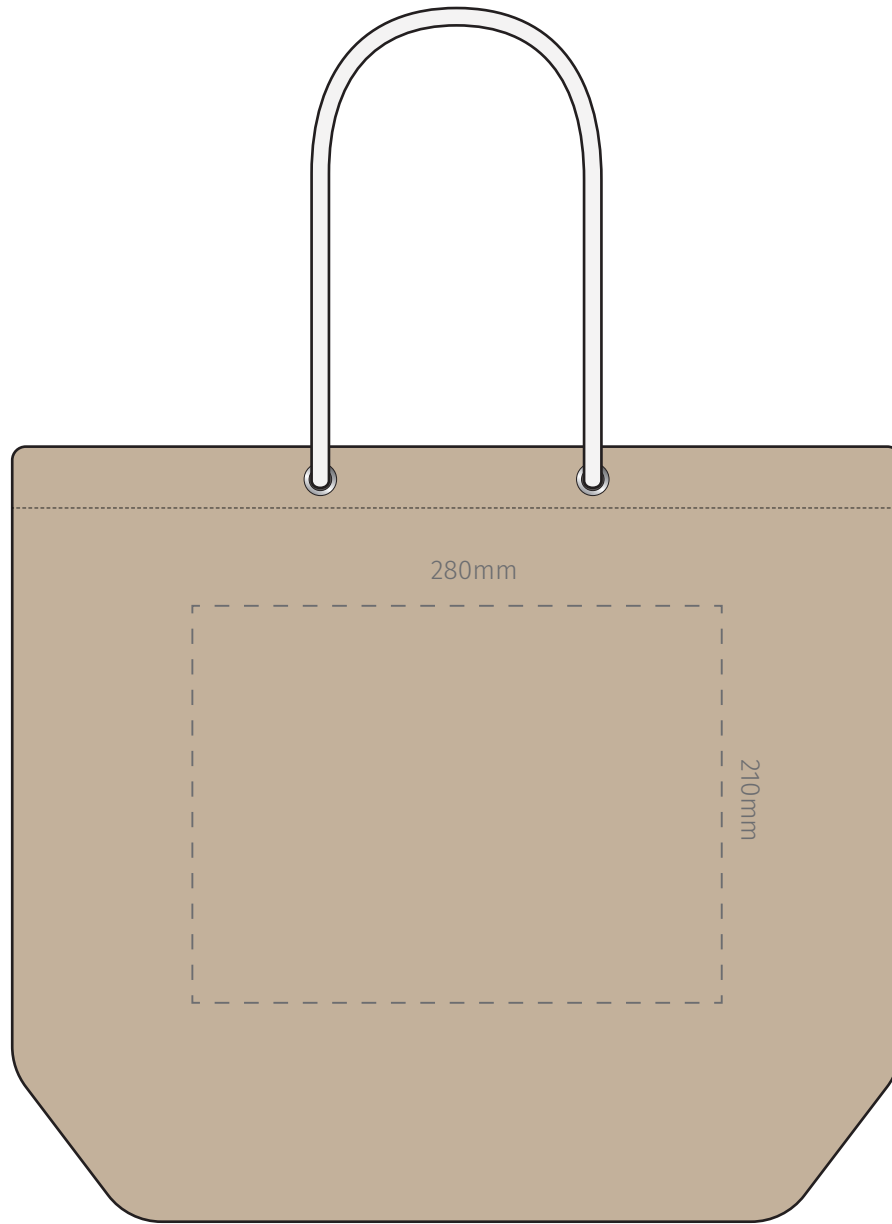

TEMPLATE:
■ RIVIERA JUTE BAG

Item shown at 25% actual size when viewed on A4 paper

BRANDING - Screen, Transfer

Max branding area 280 x 210mm